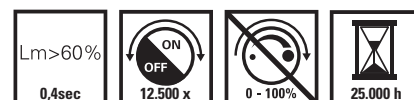

LED Lamps 12V MR16

Dimensions length: 46 mm; width: 50 mm; depth: 50 mm

Chipset Chimei

Colour various, see description below

Article No.	Description	Cd	Lumen	EAN code
A⁺ 473144	MR16 2,2W 12V 2700K Warm White	*	130	8712879126706
A⁺ 473148	MR16 2,2W 12V 6500K Daylight	*	130	8712879126713