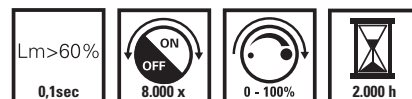

Halogen Burner 12V G4 Clear

Dimensions length: 30 mm; width: 9 mm; depth: 9 mm

Article No.	Description	Lumen	EAN code
C 509610	12V 10W (12W) G4 (blister)	88	8712879120230
C 509616	12V 20W (27W) G4 (blister)	235	8712879120247
C 518010	12V 10W (12W) G4 (in box)	88	8712879122425
C 518016	12V 20W (27W) G4 (in box)	235	8712879122432