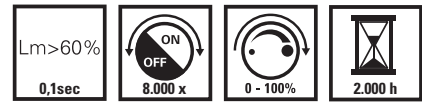

Halogen Reflector Lamps 12V GU5.3 MR16 Ø50mm Closed

Dimensions length: 46 mm; width: 50 mm; depth: 50 mm

Article No.	Description	Cd	Lumen	EAN code
D 515298	12V 20W GU5.3 10° ESX (blister)	*	190	8712879936527
D 515310	12V 20W GU5.3 36° BAB (blister)	*	190	8712879869429
D 515318	12V 35W GU5.3 10° FRB (blister)	*	400	8712879936541
D 515324	12V 35W GU5.3 24° FRA (blister)	*	400	8712879936558
D 515330	12V 35W GU5.3 36° FMW (blister)	*	400	8712879869467
D 515338	12V 50W GU5.3 10° EXT (blister)	*	630	8712879936565
D 515350	12V 50W GU5.3 36° EXN (blister)	*	630	8712879717843