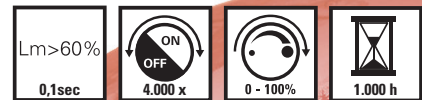

Special Decorative Filament Lamps 240V E14 BXS35

Dimensions length: 126 mm; width: 35 mm; depth: 35 mm

Article No.	Description	EAN code
439636	240V 3W E14 BXS35 Tip Candle Flicker Flame	8712879726166