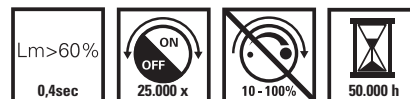

*Cd value available on request

LED Filament 240V B22/E27 Standard A55/A60/A68 Clear

Dimensions various, for size in mm look below

Chipset Ledison

Colour 2700K Warm White

Article No.	Description	d x l mm	Lumen	EAN code
A+ 474732	Standard 240V 6,5W B22 A68 2700°K	68x125	650	8712879130451
A++ 474512	Standard 240V 3,5W E27 A55 2700°K	55x105	370	8712879129592
A+ 474522	Standard 240V 6,5W E27 A60 2700°K	60x108	650	8712879129622