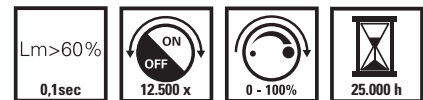

LED Dimmable Lamps 240V E27 A50/A55/A60

Dimensions various, for size in mm look below

Chipset various, see description below

Colour various, see description below

Article No.	Description	Chip	d x l mm	Lumen	CRI	PF	ANG	EAN code
A 472012	A50 5W 240V 2700K	Edison	50x112	300	80	0.65	220°	8712879127802
A 472016	A60 8W 240V 2700K	Samsung	60x112	475	80	0.9	220°	8712879127772
A 472036	A60 8W 240V 4000K	Samsung	60x112	500	80	0.9	220°	8712879127789
A 472056	A60 8W 240V 6500K	Samsung	60x112	520	80	0.9	220°	8712879127796
A 472018	A60 10W 240V 2700K	Samsung	60x112	610	80	0.5	220°	8712879127147
A 472023	A60 12W 240V 2700K	Samsung	60x114	810	80	0.5	220°	8712879129837
A 472028	A60 12W 240V 3500K	Samsung	63x114	810	80	0.5	220°	8712879130444