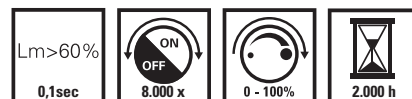

Halogen Lamps Candle 240V Ba15d B35 Clear

Dimensions length: 98 mm; width: 35 mm; depth: 35 mm

Article No.	Description	Lumen	EAN code
C 507938	240V 28W(37W) Ba15d B35	370	8712879123729