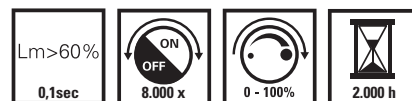

Halogen Burner 12V GY6.35

Dimensions length: 44 mm; width: 12 mm; depth: 12 mm

Article No.	Description	Lumen	EAN code
C 509622	12V 20W (27W) GY6.35 (blister)	300	8712879120254
C 509628	12V 35W (46W) GY6.35 (blister)	550	8712879120261
C 518022	12V 20W (27W) GY6.35 (in box)	300	8712879122449
C 518028	12V 35W (46W) GY6.35 (in box)	550	8712879122456

*Cd value available on request