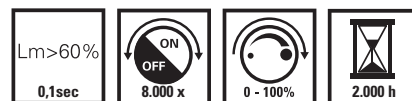

Lithium Button Cells

Article No.	Description	d x l mm	EAN code
134837	CR2032 3.0V blister 5 pcs	20x3,20	8712879116844

Halogen Burner 12V/24V G4 Clear

Dimensions length: 30 mm; width: 9 mm; depth: 9 mm

Article No.	Description	Lumen	EAN code
D 514130	12V 5W G4 Clear (blister)	23	8712879717607
D 514136	12V 10W G4 Clear (blister)	80	8712879717614
D 514144	12V 20W G4 Clear (blister)	190	8712879717720
D 516136	12V 10W G4 Clear (in box)	80	8712879122487
D 516144	12V 20W G4 Clear (in box)	190	8712879122494
D 514228	24V 10W G4 Clear (blister)	80	8712879105329
D 514240	24V 20W G4 Clear (blister)	190	8712879113843