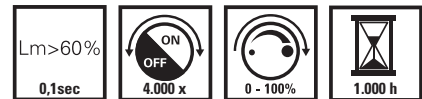

Dimensions length: 72 mm; width: 45 mm; depth: 45 mm

Article No.	Description	EAN code
E 408500	240V 7W E27 P45	8712879768456

Nostalgic Classic Spherical Lamps 240V E27 Clear

Dimensions length: 72 mm; width: 45 mm; depth: 45 mm