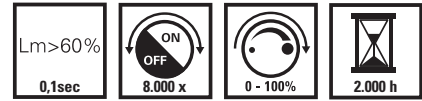

Halogen Reflector Lamps 12V MR11 30°

Dimensions length: 35 mm; width: 35 mm; depth: 35 mm

Article No.	Description	Cd	Lumen	EAN code
C 509710	12V 10W (12W) 30° (blister)	*	88	8712879120278
C 509720	12V 20W (27W) 30° (blister)	*	235	8712879120285