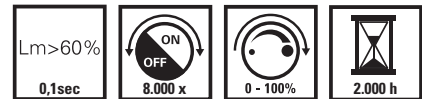

Halogen Lamps 240V E27 Par20

Dimensions length: 91 mm; width: 65 mm; depth: 65 mm

Article No.	Description	Cd	Lumen	EAN code
C 509366	240V 42W(56W) E27 Par20	*	630	8712879123897