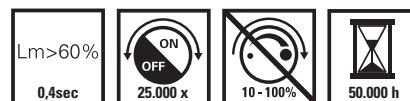

LED Filament 240V E27 Standard A60 Frosted

Dimensions length: 108 mm; width: 60 mm; depth: 60 mm

Chipset Ledison

Colour 2700K Warm White

Article No.	Description	Lumen	EAN code
A+ 474526	Standard 240V 6,5W E27 A60 2700°K	620	8712879129646