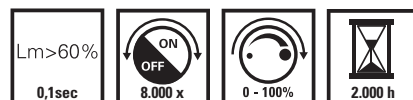

Halogen Lamps Globe 240V E27 G95

Dimensions length: 130 mm; width: 95 mm; depth: 95 mm

Article No.	Description	Lumen	EAN code
C 508280	240V 28W(37W) E27 G95 Globe	370	8712879122869
C 508282	240V 42W(56W) E27 G95 Globe	630	8712879122876
C 508284	240V 53W(70W) E27 G95 Globe	840	8712879127710
C 508286	240V 70W(92W) E27 G95 Globe	1180	8712879127727