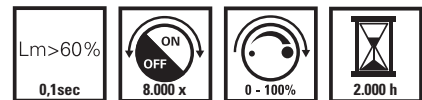

Halogen Lamps 240V E27 A55/A60 Clear

Dimensions various, for size in mm look below

Article No.	Description	Lumen	d x l mm	EAN code
C 507506	240V 18W(25W) E27 A55	210	55x97	8712879119388
C 507508	240V 28W(37W) E27 A55	370	55x97	8712879119241
C 507512	240V 42W(56W) E27 A55	630	55x97	8712879119258
C 507516	240V 53W(70W) E27 A55	840	55x97	8712879119487
C 507520	240V 70W(92W) E27 A55	1180	55x97	8712879119494
C 507524	240V 105W(136W) E27 A60	1900	60x110	8712879123736