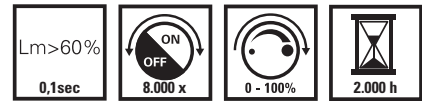

Halogen Lamps 240V B22 A55 Clear

Dimensions length: 91 mm; width: 55 mm; depth: 55 mm

Article No.	Description	Lumen	EAN code
C 507458	240V 28W(37W) B22 A55	370	8712879123651
C 507462	240V 42W(56W) B22 A55	630	8712879123668
C 507470	240V 70W(92W) B22 A55	1180	8712879123682