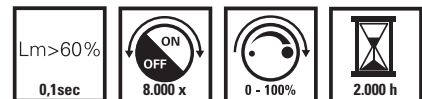

Halogen Lamps AR-111 12V G53 10°/24°/45°

Dimensions length: 111 mm; width: 58 mm; depth: 58 mm

Article No.	Description	Cd	Lumen	EAN code
D 515710	AR-111 12V 35W G53 10° (in box)	*	400	8712879117810
D 515716	AR-111 12V 35W G53 24° (in box)	*	400	8712879117827
D 515742	AR-111 12V 50W G53 24° (in box)	*	630	8712879117841
D 515748	AR-111 12V 50W G53 45° (in box)	*	630	8712879117858
D 515766	AR-111 12V 75W G53 24° (in box)	*	1040	8712879117872
D 515772	AR-111 12V 75W G53 45° (in box)	*	1040	8712879117889