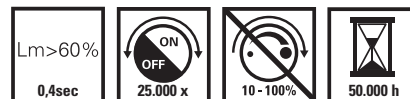

LED Filament 240V B22/E27 Standard A60/A68 Softline

Dimensions various, for size in mm look below

Chipset Ledison

Colour 2700K Warm White

Article No.	Description	d x l mm	Lumen	EAN code
A+ 474734	Standard 240V 6,5W B22 A68 2700°K	68x125	620	8712879130468
A+ 474524	Standard 240V 6,5W E27 A60 2700°K	60x108	620	8712879129639