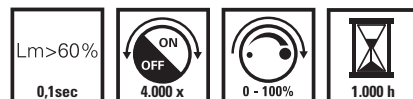

Nostalgic Classic Tip Candle Lamps 240V E14 Frosted

Dimensions length: 126 mm; width: 35 mm; depth: 35 mm

Article No.	Description	EAN code
E 413602	240V 7W E14 BXS35	8712879122166
E 413604	240V 10W E14 BXS35	8712879131373