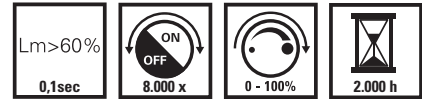

Halogen Reflector Lamps 240V GU10

Dimensions length: 56 mm; width: 50 mm; depth: 50 mm

Article No.	Description	Cd	Lumen	EAN code
C 509258	240V 18W (25W) 30° (blister)	*	210	8712879120063
C 509262	240V 28W (37W) 30° (blister)	*	370	8712879120070
C 509266	240V 40W (53W) 30° (blister)	*	590	8712879120087
C 509278	240V 40W (53W) 30° (in box)	*	590	8712879126409