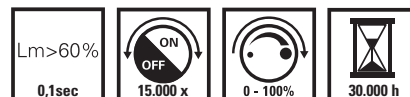

LED Dimmable Globe Lamps 240V E27 G95/G120

Dimensions length: 145 mm; width: 90 mm; depth: 90 mm

Chipset Samsung

Colour 2700K Warm White

Article No.	Description	Lumen	d x l mm	EAN code
A 473495	240V 8W E27 G95 2700K	600	90x145	8712879128007
A 473497	240V 12W E27 G120 2700K	800	120x160	8712879126676
A 473499	240V 16W E27 G120 2700K	1200	120x160	8712879127901