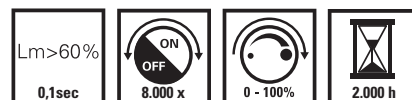

Halogen Reflector Lamps 240V E27 R63

Dimensions length: 105 mm; width: 63 mm; depth: 63 mm

Article No.	Description	Cd	Lumen	EAN code
C 508360	240V 28W(37W) E27 R63 Reflector	*	370	8712879120186
C 508362	240V 42W(56W) E27 R63 Reflector	*	630	8712879119357