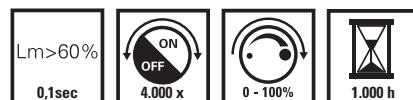

Nostalgic Classic Candle Lamps 240V E14 Frosted

Dimensions length: 98 mm; width: 35 mm; depth: 35 mm

Article No.	Description	EAN code
E 413332	240V 7W E14 B35	8712879125457