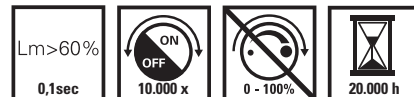

Party LED String Lamps 240V E27 P45

Dimensions length: 73 mm; width: 45 mm; depth: 45 mm

Colour various, see description below

Article No.	Description	EAN code
473450	240V 1W E27 10-lamps(ball) P45 "coloured" on string 10mtr, IP44	8712879115199
473460	240V 1W E27 10-lamps(ball) P45 "changing colour" on string 10mtr, IP44	8712879115212