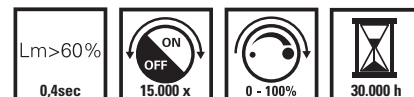

LED Dimmable Lamps 240V GU10

Dimensions length: 60 mm; width: 50 mm; depth: 50 mm

Chipset various, see description below

Colour various, see description below

Article No.	Description	Chip	Cd	Lumen	CRI	PF	ANG	EAN code
A 473184	GU10 5W 240V 2700K	Sharp	*	250	80	0.5	35°	8712879127246
A 473186	GU10 5W 240V 4000K	Sharp	*	260	80	0.5	35°	8712879127253
A+ 473185	GU10 6W 240V 2700K	Sharp	*	350	80	0.5	35°	8712879127925
A+ 473187	GU10 6W 240V 4000K	Sharp	*	360	80	0.5	35°	8712879127932
A+ 473189	GU10 6W 240V 6500K	Sharp	*	370	80	0.5	35°	8712879127949
A 473168	GU10 9W 240V 2700K**	Epistar	*	450	80	0.5	35°	8712879127956
A 473169	GU10 9W 240V 4000K**	Epistar	*	460	80	0.5	35°	8712879127963

**length is 83mm