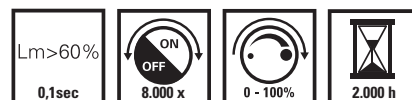

Halogen Reflector Lamps 12V GU4 MR11 Ø35 mm Closed

Dimensions length: 35 mm; width: 35 mm; depth: 35 mm

Article No.	Description	Cd	Lumen	EAN code
D 514636	12V 20W GU4 30° FTD (blister)	*	190	8712879936480
D 514656	12V 35W GU4 30° FTH (blister)	*	400	8712879936510