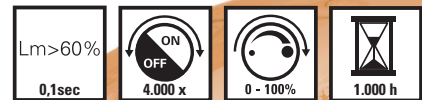

Nostalgic Classic Spherical Lamps 240V E14 Frosted

Dimensions length: 78 mm; width: 45 mm; depth: 45 mm

Article No.	Description	EAN code
E 407600	240V 7W E14 P45	8712879767688