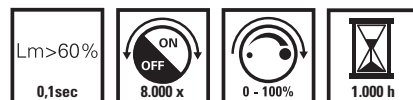

Halogen Lamps 240V R7s

Dimensions various, for size in mm look below

Article No.	Description	Lumen	d x l mm	EAN code
C 509108	240V 80W(105W) R7s 78mm (blst)	1400	8x78	8712879120001
C 509112	240V 100W(130W) R7s 78mm (blst)	1800	8x78	8712879120018
C 509116	240V 130W(168W) R7s 78mm (blst)	2440	8x78	8712879120193
C 509118	240V 80W(105W) R7s 118mm (blst)	1400	8x118	8712879125945
C 509122	240V 100W(130W) R7s 118mm (blst)	1800	8x118	8712879120216
C 509126	240V 130W(168W) R7s 118mm (blst)	2440	8x118	8712879120209
C 509130	240V 200W(256W) R7s 118mm (blst)	3980	10x118	8712879120025
C 509134	240V 330W(425W) R7s 118mm (blst)	6930	10x118	8712879120032