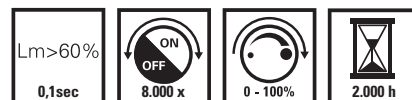

Halogen Burner 12V/24V GY6.35 Clear

Dimensions length: 44 mm; width: 12 mm; depth: 12 mm

Article No.	Description	Lumen	EAN code
D 514292	12V 35W GY6.35 (blister)	400	8712879936626
D 514310	12V 50W GY6.35 (blister)	630	8712879717850
D 516292	12V 35W GY6.35 (in box)	400	8712879122500
D 516340	12V 50W GY6.35 (in box)	630	8712879122517
D 514386	24V 50W GY6.35 (blister)	630	8712879105572