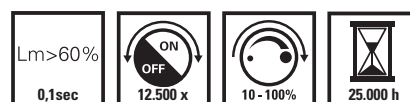

Dimmable when using a Calex LED driver (e.g. 233430, P66) !!

Article No.	Description	Chip	Cd	Lumen	CRI	PF	ANG	EAN code
A+ 473190	MR16 3W 12V 2700K	Epistar	*	190	80	0.7	30°	8712879127604
A+ 473192	MR16 4W 12V 2700K	Samsung	*	230	80	0.5	25°	8712879127260
A+ 473194	MR16 4W 12V 4000K	Samsung	*	250	80	0.5	25°	8712879127277
A 473193	MR16 6W 12V 2700K	Sharp	*	300	80	0.5	45°	8712879127970
A 473195	MR16 6W 12V 4000K	Sharp	*	315	80	0.5	45°	8712879127987
A 473197	MR16 6W 12V 6500K	Sharp	*	330	80	0.5	45°	8712879127994

*Cd value available on request