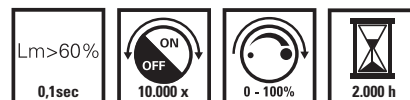

Halogen Lamp Bases 240V

Dimensions various, for size in mm look below

Article No.	Description	Lumen	d x l mm	EAN code
C 519032	240V JDD Base White E14 + 18W (25W) G9 bulb	210	23x78	8712879125754
C 519036	240V JDD Base White E14 + 28W (37W) G9 bulb	370	23x78	8712879125563
C 519060	240V JDD Base White E27 + 28W (37W) G9 bulb	370	27x75	8712879125570
C 519064	240V JDD Base White E27 + 42W (56W) G9 bulb	630	27x75	8712879125761

Lamp Covers

Article No.	#	Description	d x l mm	EAN code
519106	1	Deco Cover Glass Standard A55 frosted	55x73	8712879125655
519108	2	Deco Cover Glass Standard A55 Softline	55x73	8712879125662
519110	3	Deco Cover Glass Standard A55 flame	55x73	8712879125952
519114	4	Deco Cover Glass Standard A55 Crocodile	55x73	8712879125679
519156	5	Deco Cover Glass P45 frosted	45x52	8712879125648
519158	6	Deco Cover Glass P45 Softline	45x52	8712879125730
519160	7	Deco Cover Glass P45 flame	45x52	8712879125969
519206	8	Deco Cover Glass Candle Cover frosted	35x72	8712879125587
519208	9	Deco Cover Glass Candle Cover Softline	35x72	8712879125594
519210	10	Deco Cover Glass Candle Cover flame	35x72	8712879125976
519214	11	Deco Cover Glass Twisted Candle	29x71	8712879125600
519218	12	Deco Cover Glass Twisted Tip Candle	35x90	8712879125617
519226	13	Deco Cover Glass Tip Candle Ice Crystal	35x95	8712879125631