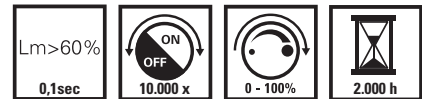

Halogen Lamp G80/G95/G125 Bases 240V

Dimensions length: 83 mm; width: 34 mm; depth: 34 mm