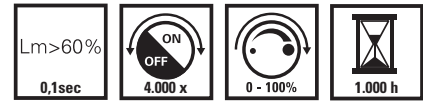

Tube Lamps 240V

Dimensions various, for size in mm look below

Colour 2700°K Warm White

Article No.	Description	d x l mm	EAN code
E 440302	240V 35W 2-contact	30x300	8712879107736
E 440304	240V 60W 2-contact	30x500	8712879107743