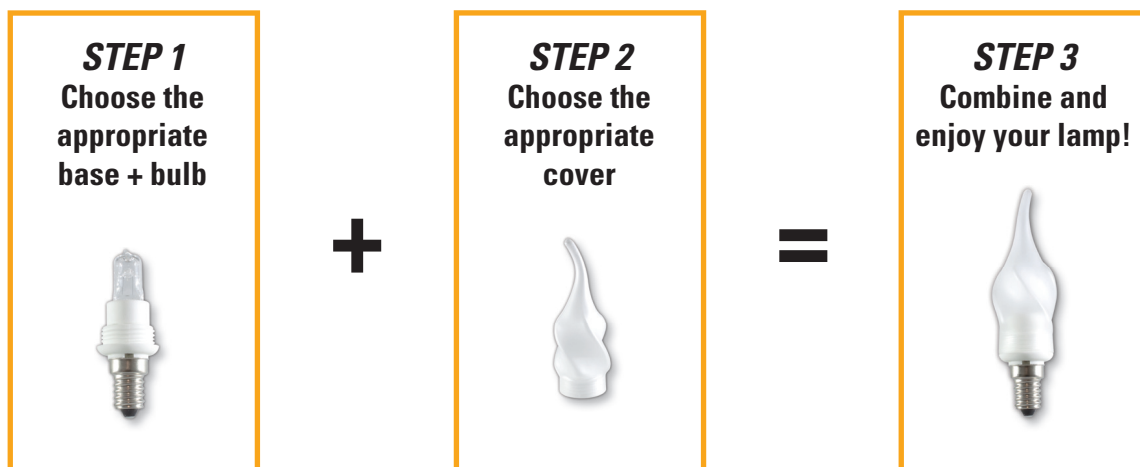

Create your own style!

Halogen Lamp Bases 240V

Dimensions various, for size in mm look below

Article No.	Description	Lumen	d x l mm	EAN code
C 519032	240V JDD Base White E14 + 18W (25W) G9 bulb	210	23x78	8712879125754
C 519036	240V JDD Base White E14 + 28W (37W) G9 bulb	370	23x78	8712879125563
C 519060	240V JDD Base White E27 + 28W (37W) G9 bulb	370	27x75	8712879125570
C 519064	240V JDD Base White E27 + 42W (56W) G9 bulb	630	27x75	8712879125761

Lamp Covers

Article No.	#	Description	d x l mm	EAN code
519106	1	Deco Cover Glass Standard A55 frosted	55x73	8712879125655
519108	2	Deco Cover Glass Standard A55 Softline	55x73	8712879125662
519110	3	Deco Cover Glass Standard A55 flame	55x73	8712879125952
519114	4	Deco Cover Glass Standard A55 Crocodile	55x73	8712879125679
519156	5	Deco Cover Glass P45 frosted	45x52	8712879125648
519158	6	Deco Cover Glass P45 Softline	45x52	8712879125730
519160	7	Deco Cover Glass P45 flame	45x52	8712879125969
519206	8	Deco Cover Glass Candle Cover frosted	35x72	8712879125587
519208	9	Deco Cover Glass Candle Cover Softline	35x72	8712879125594
519210	10	Deco Cover Glass Candle Cover flame	35x72	8712879125976
519214	11	Deco Cover Glass Twisted Candle	29x71	8712879125600
519218	12	Deco Cover Glass Twisted Tip Candle	35x90	8712879125617
519226	13	Deco Cover Glass Tip Candle Ice Crystal	35x95	8712879125631