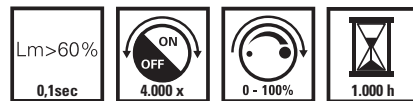

Tubular Lamps 240V E12 T18 Clear

Dimensions length: 52 mm; width: 18 mm; depth: 18 mm