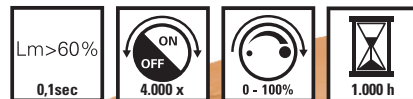

Tubular Lamps 240V E14 T18 Clear

Dimensions length: 52 mm; width: 18 mm; depth: 18 mm