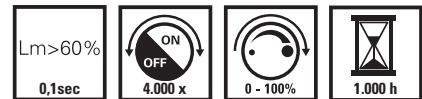

Special Decorative Filament Lamps 240V E14 B35

Dimensions length: 100 mm; width: 35 mm; depth: 35 mm

Article No.	Description	EAN code
439632	240V 3W E14 B35 Candle Flicker	8712879726104