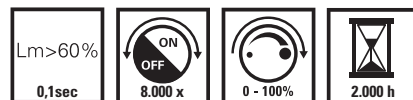

Halogen Lamps 240V G9 Clear

Dimensions length: 43 mm; width: 14 mm; depth: 14 mm

Article No.	Description	Lumen	EAN code
C 509206	240V 18W(25W) G9 Clear (blister)	210	8712879123880
C 509208	240V 28W(37W) G9 Clear (blister)	370	8712879120049
C 509212	240V 42W(56W) G9 Clear (blister)	630	8712879120056
C 518206	240V 18W(25W) G9 Clear (in box)	210	8712879123873
C 518208	240V 28W(37W) G9 Clear (in box)	370	8712879122463
C 518212	240V 42W(56W) G9 Clear (in box)	630	8712879122470