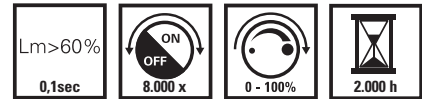

Halogen Reflector Lamps 12V MR16 36°

Dimensions length: 46 mm; width: 50 mm; depth: 50 mm

Article No.	Description	Cd	Lumen	EAN code
C 509750	12V 10W (12W) 36° (blister)	*	88	8712879120292
C 509764	12V 20W (27W) 36° (blister)	*	235	8712879120308
C 509778	12V 35W (46W) 36° (blister)	*	495	8712879120315
C 509878	12V 35W (46W) 36° (in box)	*	495	8712879126416