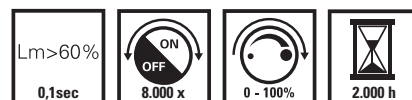

Halogen Lamps Candle 240V E14 B35 Clear

Dimensions length: 103 mm; width: 35 mm; depth: 35 mm

Article No.	Description	Lumen	EAN code
C 507956	240V 18W(25W) E14 B35	210	8712879119425
C 507958	240V 28W(37W) E14 B35	370	8712879119272
C 507960	240V 42W(56W) E14 B35	630	8712879119616