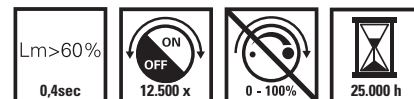

LED Lamps 12V MR11

Dimensions length: 35 mm; width: 35 mm; depth: 35 mm

Chipset Chimei

Colour various, see description below

Article No.	Description	Cd	Lumen	EAN code
473004	MR11 0,5W 12V 2700K Warm White	*	27	8712879126683
473008	MR11 0,5W 12V 6500K Daylight	*	27	8712879126690