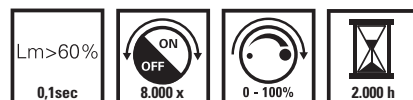

Halogen Lamps 130V/240V GU10 38° Aluminium

Dimensions length: 53 mm; width: 50 mm; depth: 50 mm

Article No.	Description	Cd	Lumen	EAN code
D 513080	130V 35W GU10 38° (blister)	*	400	8712879100829
D 513096	130V 50W GU10 38° (blister)	*	630	8712879100836
D 513106	240V 20W GU10 38° (blister)	*	190	8712879102021
D 513146	240V 35W GU10 38° (blister)	*	400	8712879936596
D 513216	240V 50W GU10 38° (blister)	*	630	8712879936619
D 513228	240V 75W GU10 38° (blister)	*	1040	8712879107118