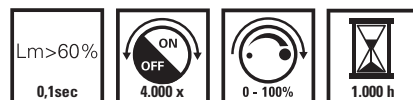

Dimensions length: 52 mm; width: 18 mm; depth: 18 mm

Article No.	Description	EAN code
E 410992	240V 10W E12 T18 clear	8712879131168

Tubular Lamps 240V E14 T18 Frosted

Dimensions length: 52 mm; width: 18 mm; depth: 18 mm